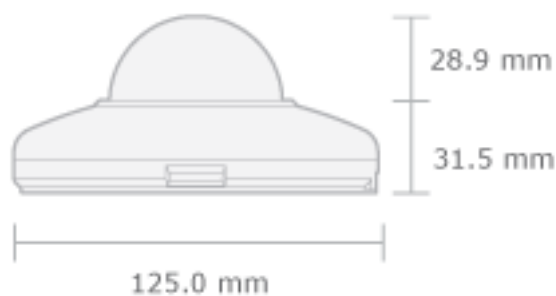

## 2MP HD IP PTD (D-Zoom) External Flat Dome Camera

IPFD2PTD

### Key Features

- 1/2.8" 2MP / 1080p Full HD CMOS
- 4mm Fixed Lens
- x4 Digital Zoom
- Wide Dynamic Range (WDR)
- Audio Compression
- H.264 Video Compression
- IP66
- DC12V / Power over Ethernet (PoE)

### Dimensions (mm)

## Technical Specification

Model Number	IPFD2PTD
Image Sensor	1/2.8" 2MP CMOS
Resolution	2MP
Lens	4mm Fixed
H. Angle	71°
Minimum Illumination	Colour: 0.1 Lux B&W: 0.01 Lux
Zoom	x4 Digital Zoom
Focus	AUTO / MANUAL
Shutter Speed	1/25 ~ 1/60,000 Sec
AGC	YES
WDR	YES
BLC	YES
DSS	YES
DNR	YES
Sensor I/O	1 Input / 1 Output
Video Output	BNC: VBS 1.0 Vp-p
Material	Polycarbonate & Aluminum Die-Casting
Pan / Tilt Range	Pan: 350° / Tilt:90°
Pan / Tilt Function	1024 Presets / 128 Patterns / 128 Scans / 128 Groups
Video Compression	H.264 / MPEG4 / MJPEG
Video Streaming	VBR / CBR
Video Resolution	1080p / 720p / D1 / CIF / QCIF
Frame Rate	30 fps in 1080p
Audio Compression	Two Way, G.711 PCM. $\mu$ -law 64kbps 8kHz
Local Storage	SD Card (Not Included)
Power	DC12V / PoE
Temperature	-10°C ~ 50°C
Support Protocol	IPV4 / IPV6 / DDNS / SECURITY
IP Rating	IP66
Onvif	YES
Dimensions (Ø x W x H x L)	Ø73 x 125 x 83 x 125 mm
Weight	0.5Kg